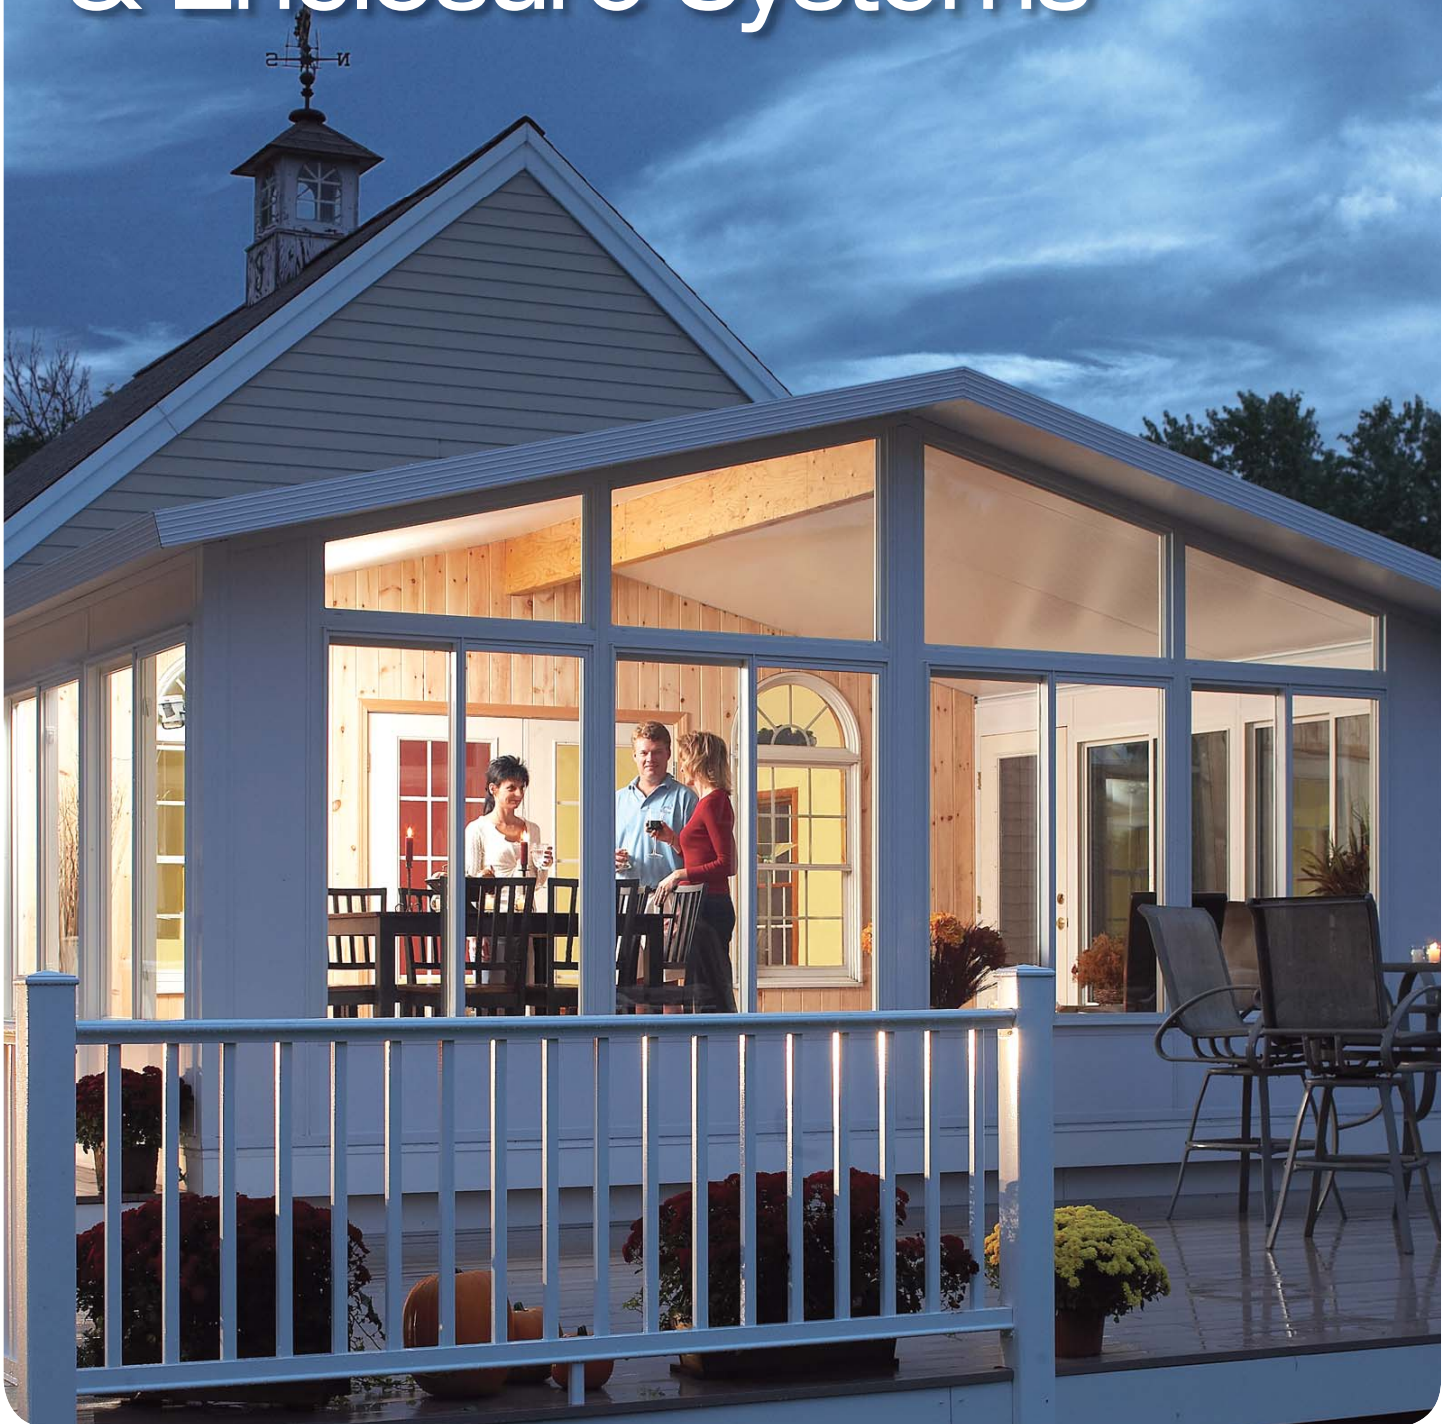

HARVEY
BUILDING PRODUCTS

Classic Vinyl Patio Rooms & Enclosure Systems

**the windows —
genuine harvey, through and through**

Windows are the essence of any patio room, and that's where our quality story begins. This is the only patio room built around our famous Harvey vinyl windows. Known for their beauty, energy efficiency, reliability and unsurpassed performance, they're the number one choice of professional contractors and builders throughout the Northeast.

**window styles —
the best selection**

Standard wall units incorporate Harvey Classic vinyl rolling windows with 7/8" tempered safety insulating glass and the patented PPG Intercept® "Warm-Edge" spacer system, plus full screens for maximum ventilation. Glass with Low-E (low-emittance) coating that improves insulating ability and reduces fading is a popular option. We also offer optional vinyl casement windows, picture windows, or double hung windows — more styles than any other patio room manufacturer.

**the doors —
two great ways to the great outdoors**

Whichever style door you select, you can be sure it's an exceptional value.

The Harvey vinyl patio door is one of the best-performing, easiest-to-operate vinyl patio doors on the market today. It's solidly constructed, and reinforced with aluminum for added durability, and includes a heavy-duty screen.

The Thermo-Tru® Smooth-Star fiberglass hinged door is a fully glazed door with tough, compression-molded fiberglass construction that won't warp, split, crack or dent and will never rust or corrode like steel. Available inswing or outswing.