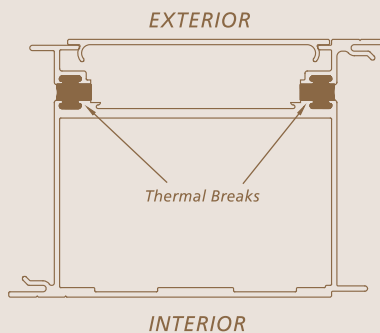

**the walls —
custom built, tough to the core**

The insulating wall panels — which incorporate the windows and knee wall — provide structure and support for your room. The structural members are extra heavy duty thermally broken aluminum for maximum strength and durability with reduced heat transfer. Each panel is assembled by skilled technicians at our factory and sealed with construction-grade structural sealant to block out the elements before it's delivered to the worksite.